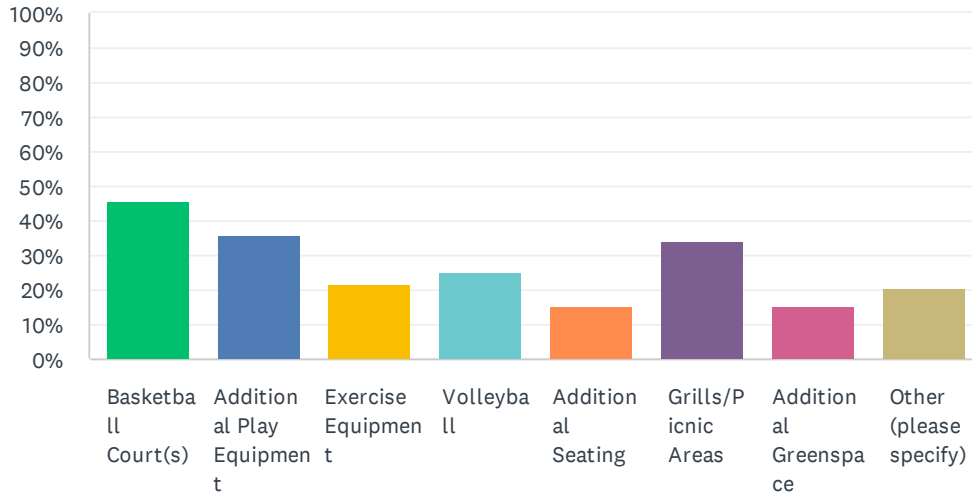

## Q4 With the Sparta Sports Park (SRA) now open, should the aging baseball diamond be removed from Lamoreaux Park to allow other recreational activities?

Answered: 574 Skipped: 3

ANSWER CHOICES	RESPONSES	
Strongly agree	22.13%	127
Agree	32.23%	185
Neither agree nor disagree	19.86%	114
Disagree	15.33%	88
Strongly disagree	10.45%	60
<b>TOTAL</b>		<b>574</b>

## Q5 If the aging baseball diamond was removed, what other recreational activities would you like to see?

Answered: 567 Skipped: 10

ANSWER CHOICES	RESPONSES	
Basketball Court(s)	45.86%	260
Additional Play Equipment	35.63%	202
Exercise Equipment	21.34%	121
Volleyball	25.04%	142
Additional Seating	15.17%	86
Grills/Picnic Areas	34.39%	195
Additional Greenspace	15.34%	87
Other (please specify)	20.63%	117
Total Respondents: 567		