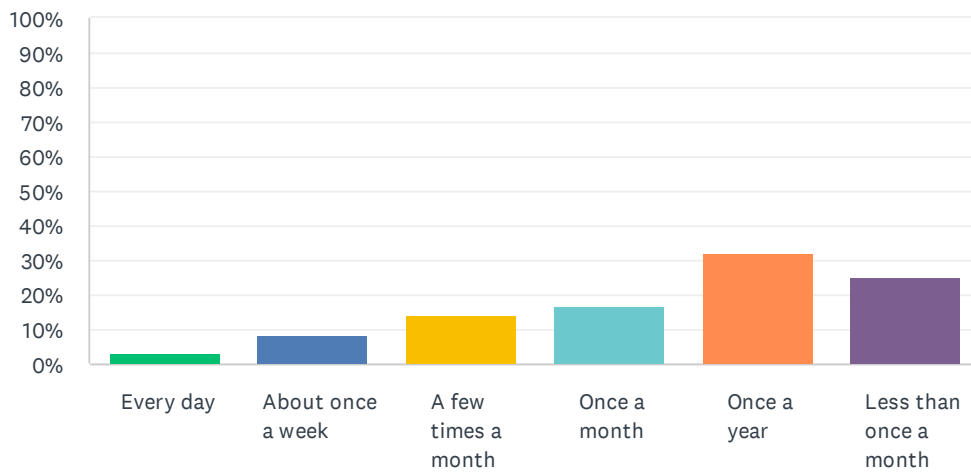

# Q1 How satisfied are you with Lamoreaux Park?

Answered: 575 Skipped: 2

ANSWER CHOICES	RESPONSES	
Very satisfied	8.52%	49
Satisfied	33.57%	193
Neither satisfied nor dissatisfied	46.61%	268
Dissatisfied	10.96%	63
Very dissatisfied	1.57%	9
Total Respondents: 575		

## Q2 How frequently do you use Lamoreaux Park?

Answered: 573 Skipped: 4

ANSWER CHOICES	RESPONSES	
Every day	3.14%	18
About once a week	8.38%	48
A few times a month	13.96%	80
Once a month	16.93%	97
Once a year	32.29%	185
Less than once a month	25.31%	145
<b>TOTAL</b>		<b>573</b>