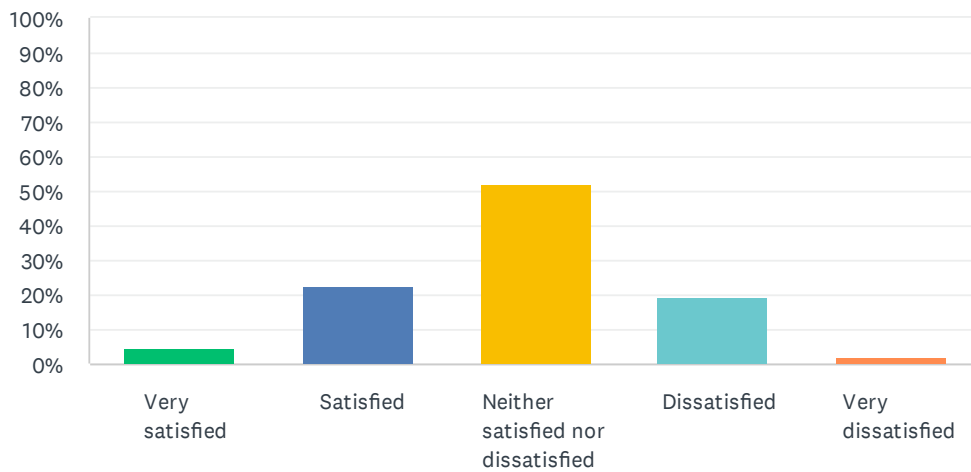

Q3 How satisfied are you with the pavilion at Lamoreaux Park?

Answered: 574 Skipped: 3

ANSWER CHOICES	RESPONSES	
Very satisfied	4.88%	28
Satisfied	22.82%	131
Neither satisfied nor dissatisfied	52.26%	300
Dissatisfied	19.51%	112
Very dissatisfied	1.92%	11
Total Respondents: 574