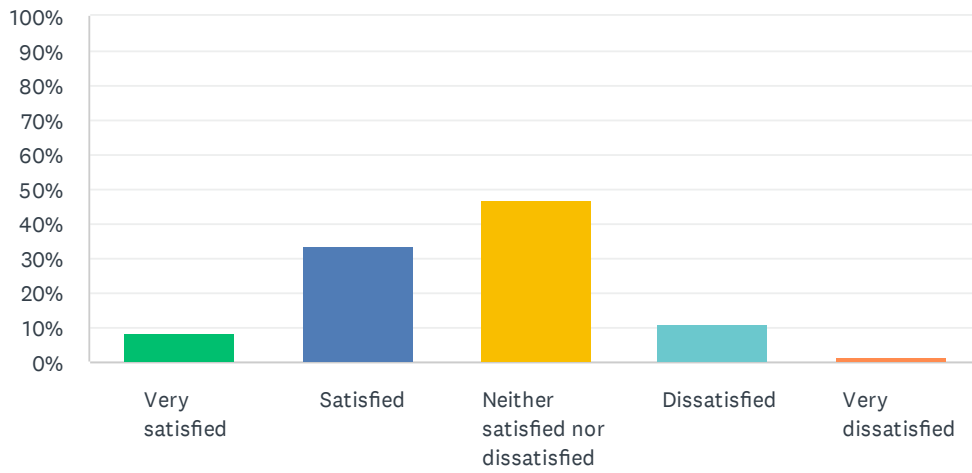

# Q1 How satisfied are you with Lamoreaux Park?

Answered: 575 Skipped: 2

ANSWER CHOICES	RESPONSES	
Very satisfied	8.52%	49
Satisfied	33.57%	193
Neither satisfied nor dissatisfied	46.61%	268
Dissatisfied	10.96%	63
Very dissatisfied	1.57%	9
Total Respondents: 575		